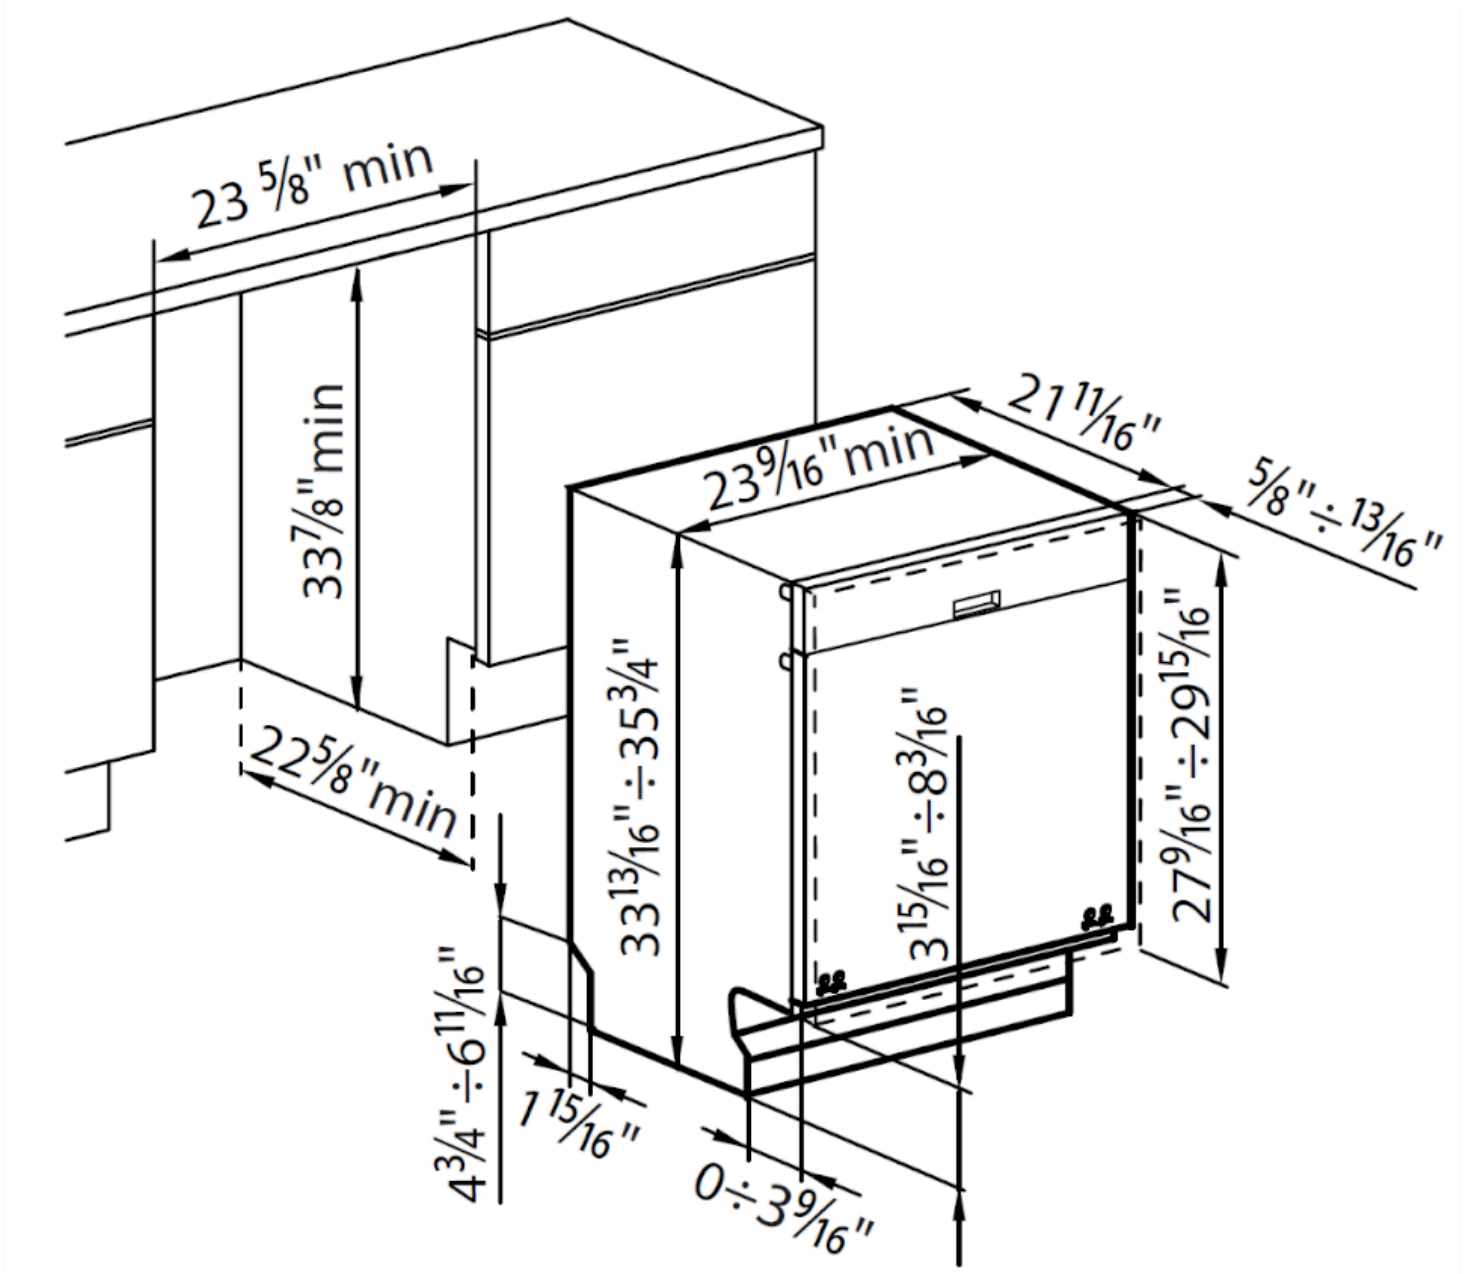

49 dB

Electrical supply

115V 60hz

Certifications

CSA Certified for US & Canada

TECHNICAL DATA

OPTIONAL ACCESSORIES

Stainless steel panel